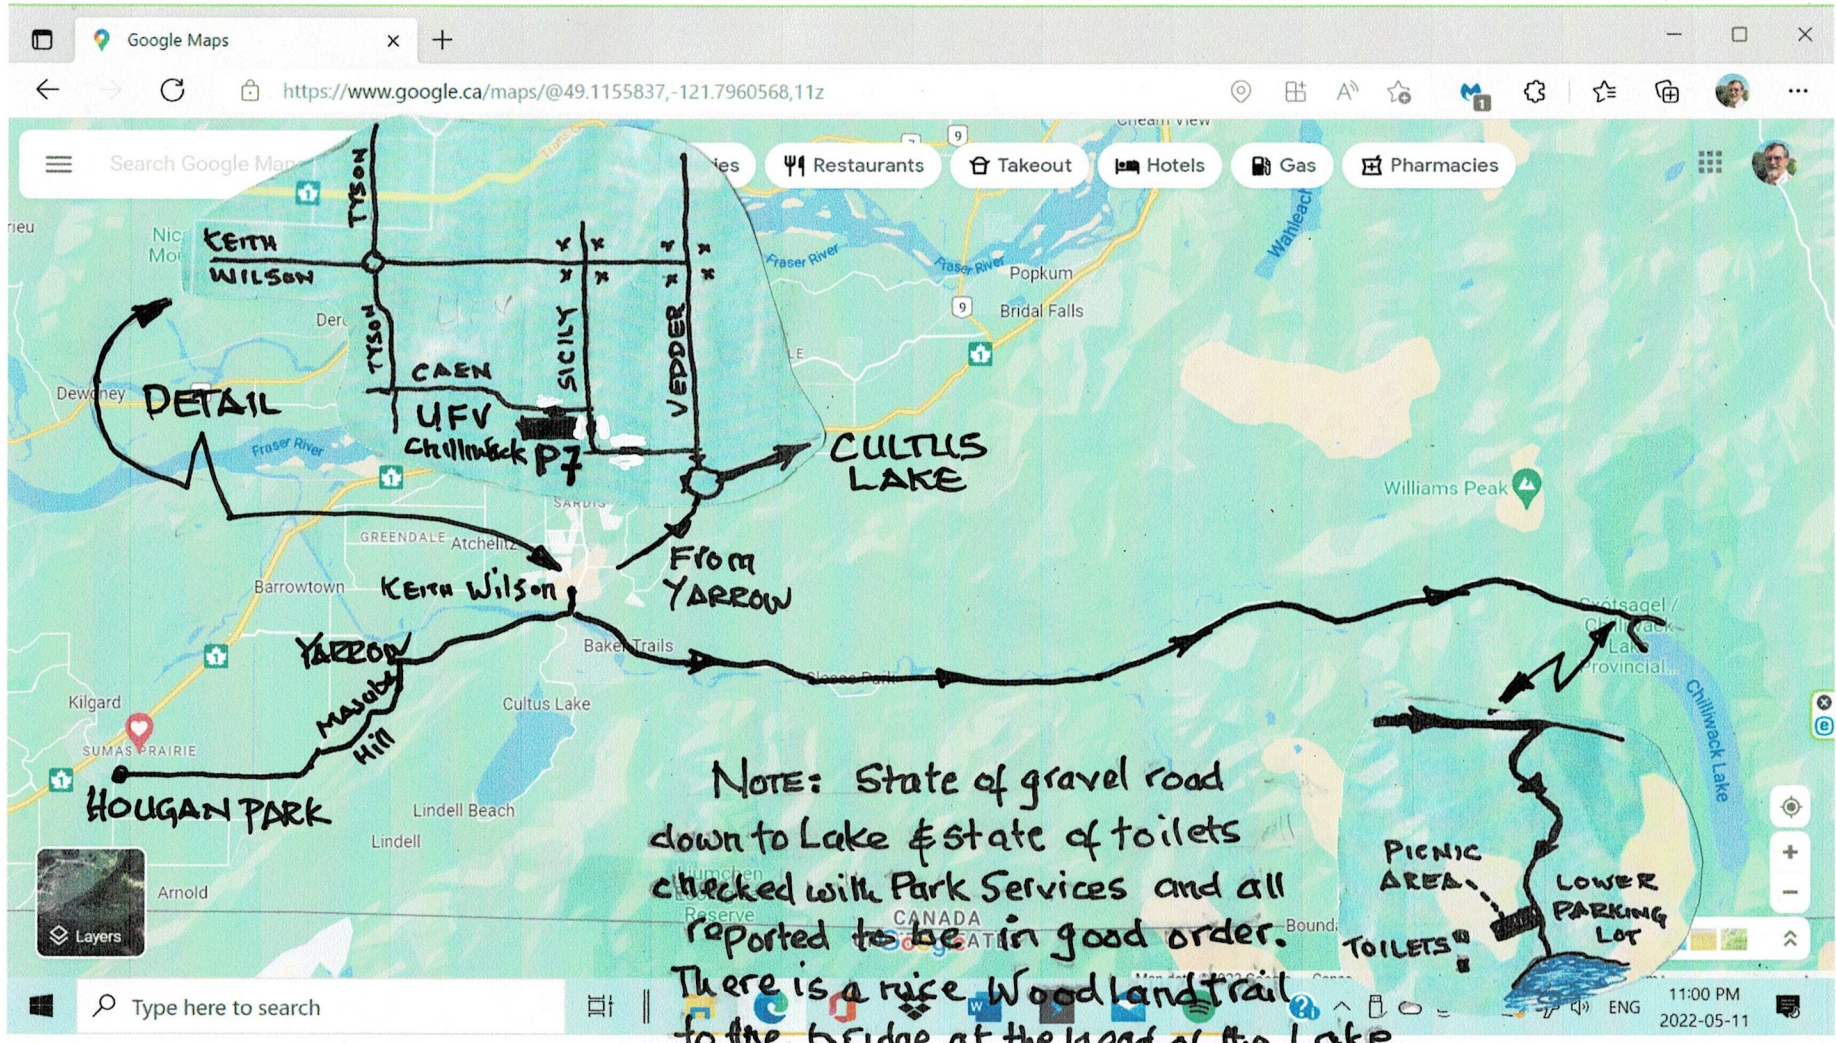

# 2022-RUN#2-CHILLIWACK LAKE

## WEDNESDAY, 18 MAY

For this Run, we'll have Hougau Park as the start for Abbotsford/Maple Ridge members and for Chilliwack/Hope members, it'll be Parking Lot #7 on Caen Av. in the UFR Chilliwack Campus. So, 10:15am for 10:30 set-off from Hougau Park with 13 miles to Lot #7 and etc 11:00 a.m. and for C'wack/Hope members, 10:50am at Parking Lot #7 and we all set off at 11:10 am for the Lake, distance 30 miles, etc Noon.